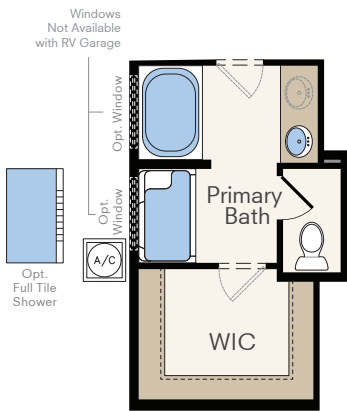

Signature SERIES THE BIRCH

1-Story Home
3 Bedrooms, 2 Baths
Approx. 1,620 sq. ft. heated

Country

Traditional

Craftsman

In a continuous effort by Hubble Homes to improve the quality of your home, we reserve the right to change features, prices, plans and specifications without notice. Dimensions and square feet are approximations only. Renderings are for marketing purposes only. See your onsite sales associate for additional information. © 2024 Hubble Homes, LLC. RCE-049. Revised 2024 11-01

HubbleHomes.com

Let's get you home.

Opt. Primary Bath
Soaker Tub with
Fiberglass Shower
or Full Tile Shower

Opt. Primary Bath
Soaker Tub with
Full Tile Shower with
Full Glass Enclosure