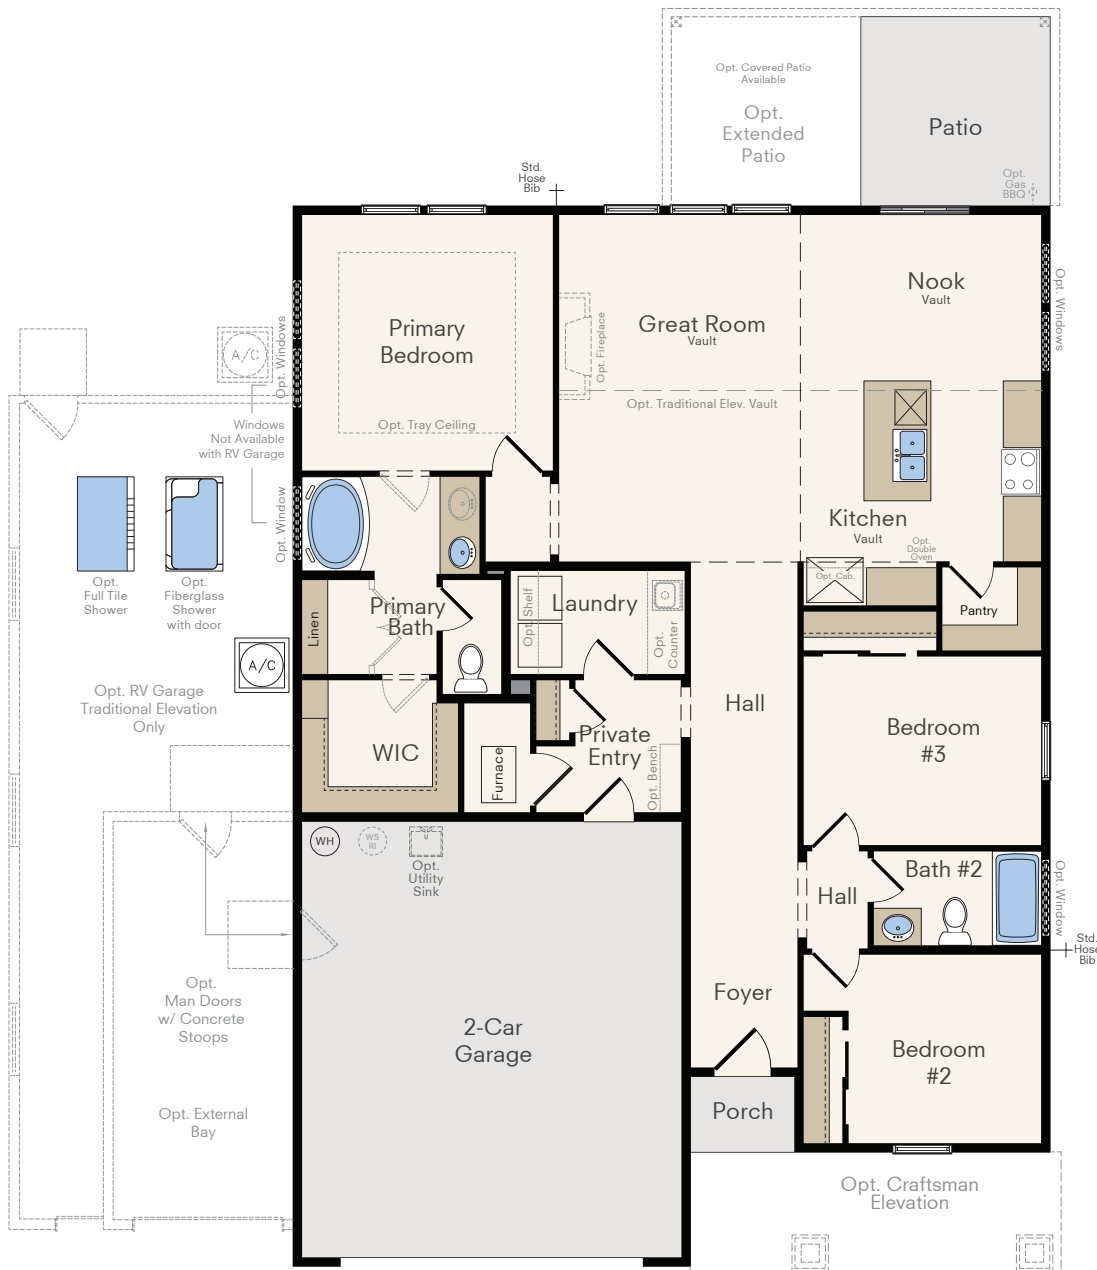

HubbleHomes.com

Let's get you home.